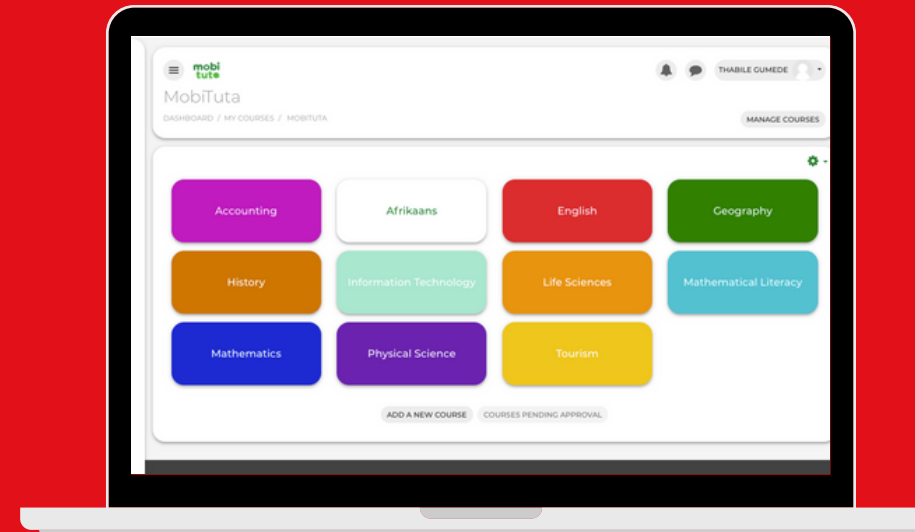

tuta me

Community Education & Training

WHAT IS MOBI-TUTA?

Mobi-Tuta is an online learning platform developed for Grade 10-12 learners. It encourages independent learning by providing access to learning material and online tutors.

Mobi-Tuta is a web-based platform making it accessible to any smartphone, tablet and / or computer. Mobi-Tuta makes learning easy, accessible and mobile.

HOW IT WORKS

Mobi-Tuta gives learners access to:

CAPS-aligned content

Quizzes

Past papers

Videos

Digital textbooks

Online tutors

WHY PARTNER WITH US

Mobi-Tuta is not only the perfect response to COVID-19 but it's also an effective way to usher learners into the future of learning. Online learning is no longer a futuristic concept but a practical reality. With Mobi-Tuta, you can give learners the educational resources they need to learn and the human support to succeed.

Mobi-Tuta is a customizable solution that can be tailored to your project needs.